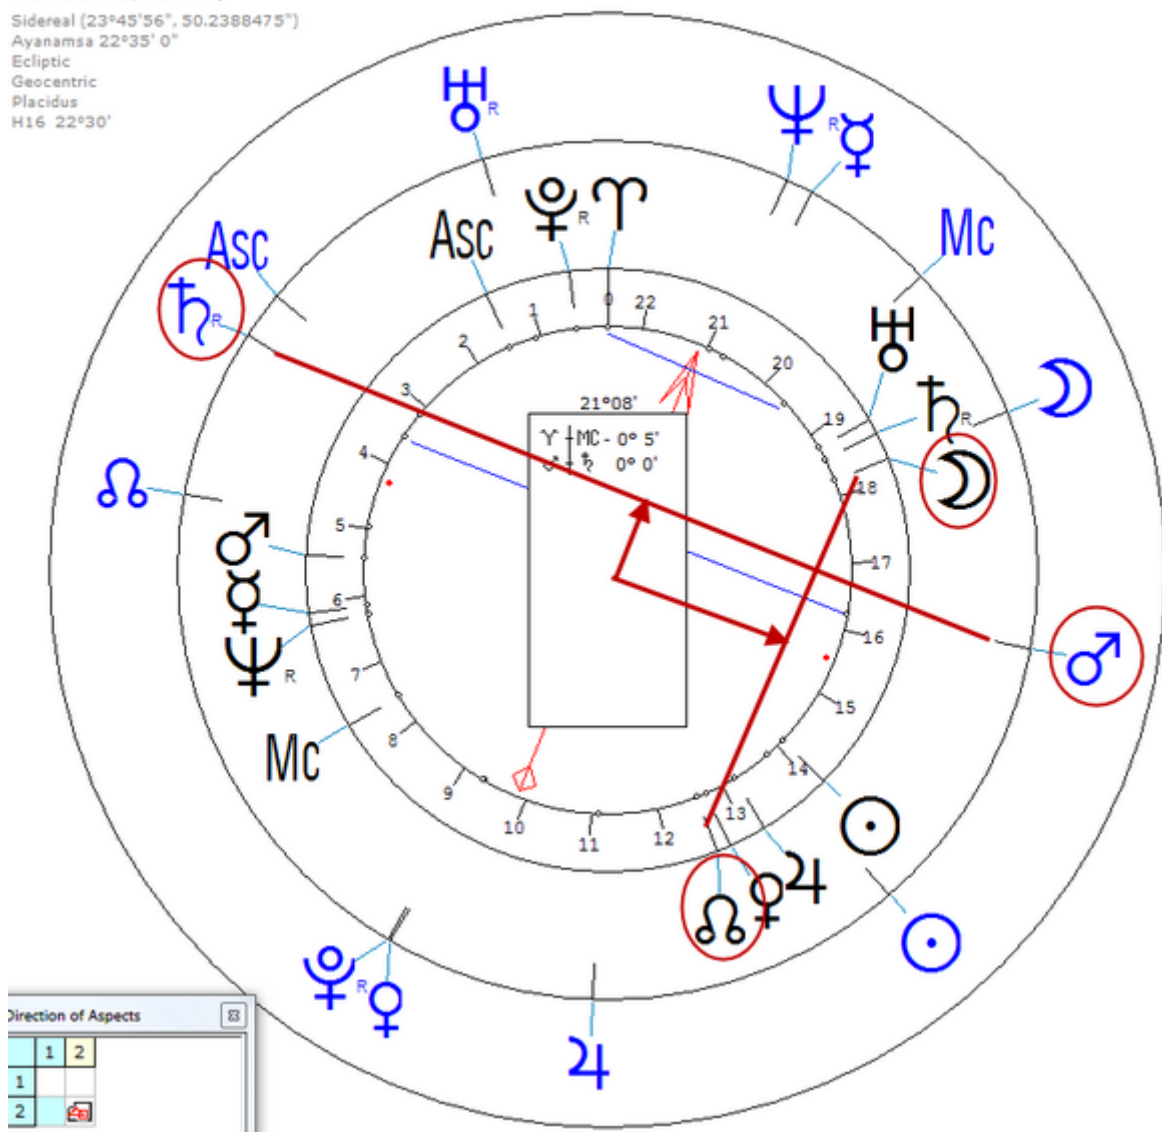

Ecliptic

Geocentric

Placidus

H16 22°30'

Schwabach, Kurt

26 February 1898 at 14:00 (= 2:00 PM)Berlin, Germany, 52n29, 13e21
 German-Jewish writer, pianist, cabaret artist.

https://www.astro.com/astro-databank/Schwabach,_Kurt